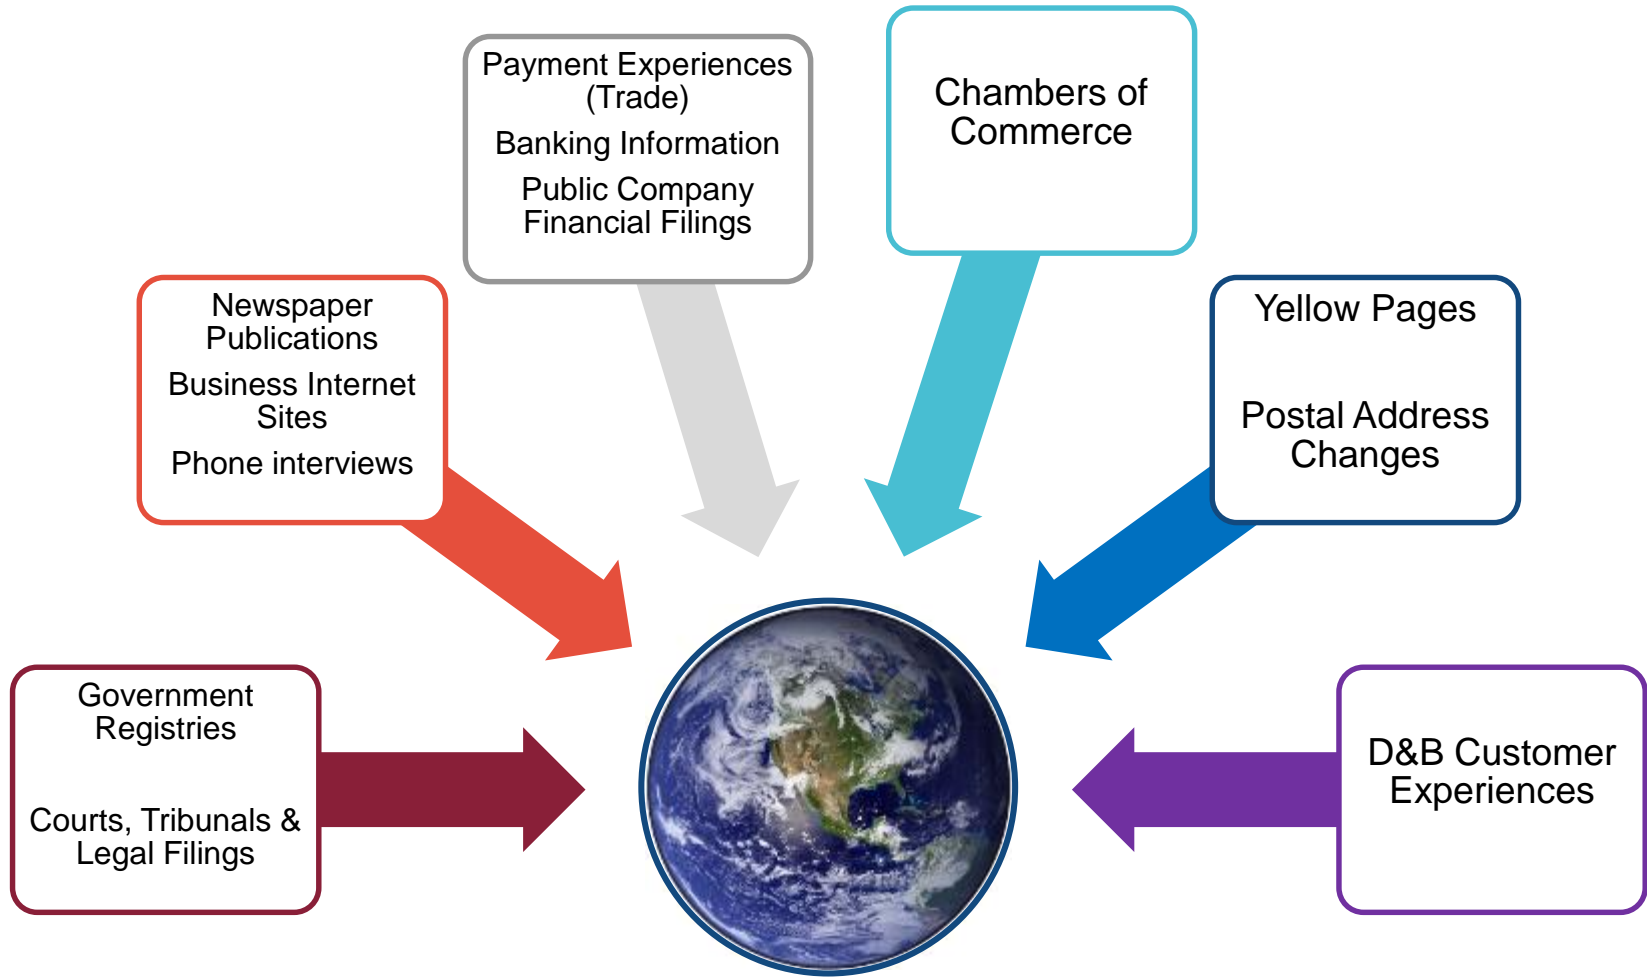

We amalgamate thousands of data sources worldwide ...sources of information in North America