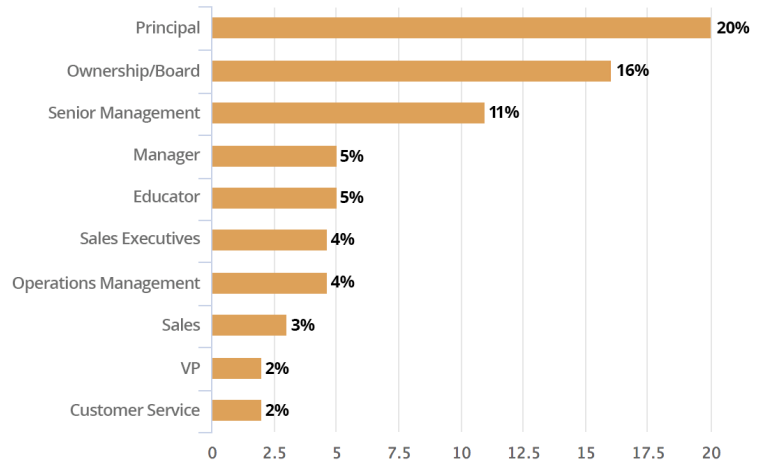

Top 10 Job Functions

The top 10 job functions are represented by the number of unique visitors we matched coming to our site and the job function they work within.