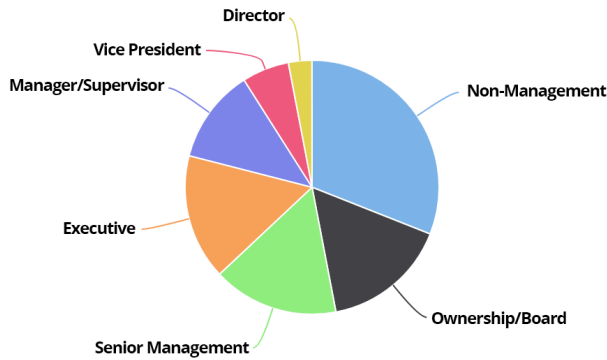

Top 5 Industries

The top 5 industries are represented by the percentage of unique visitors to your site and their companies' (NAICS) Industry classification.

Fortune Visits

88 of the businesses visiting your site fell into the Fortune 100 category, **359** within the Fortune 500, and **568** within the Fortune 1000.

PERSONA ANALYSIS

Job Seniority

32,144 of the visitors that came to your webpages were manager level or above. 15,307 were Non-Management, 8,215 were Ownership/Board, 7,328 were Senior Management, 6,252 were Executive, 5,935 were Manager Supervisor, 2,4787 were Vice President, 1,936 were Director of the 47,451 identifiable visitors.