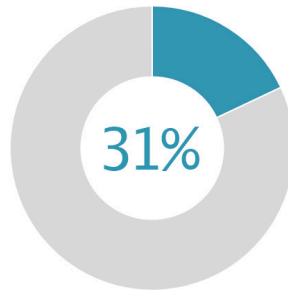

SITE TRAFFIC ANALYSIS

Users

We could identify 110,833 of the **523,118** unique visitors to the web pages running D&B Visitor Intelligence.

Page Views

352,646 out of the total of **1,155,368** pages were viewed by identified visitors.

The top 10 companies are represented by the number of unique visitors we matched coming to our site and the companies representing them.

Size

Distribution of site visitors by size of company
 MICRO: <10 | SMALL: 1-250 | MEDIUM: 250-1K
 LARGE: 1-10K | X-LARGE: >10K