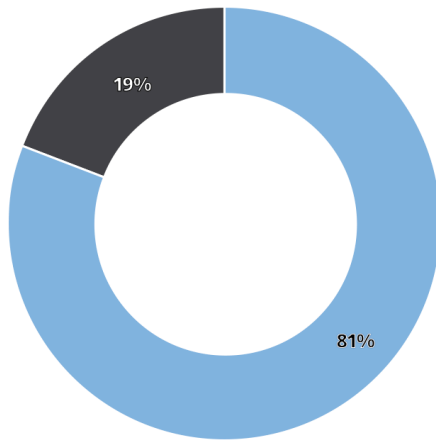

SITE TRAFFIC ANALYSIS

Users

We could identify 110,833 of the **523,118** unique visitors to the web pages running D&B Visitor Intelligence.

Page Views

352,646 out of the total of **1,155,368** pages were viewed by identified visitors.

Top 5 Industries

The top 5 industries are represented by the percentage of unique visitors to your site and their companies' (NAICS) Industry classification.

Fortune Visits

88 of the businesses visiting your site fell into the Fortune 100 category, **359** within the Fortune 500, and **568** within the Fortune 1000.

PERSONA ANALYSIS

Job Seniority

32,144 of the visitors that came to your webpages were manager level or above. 15,307 were Non-Management, 8,215 were Ownership/Board, 7,328 were Senior Management, 6,252 were Executive, 5,935 were Manager Supervisor, 2,4787 were Vice President, 1,936 were Director of the 47,451 identifiable visitors.

Top 10 Job Functions

The top 10 job functions are represented by the number of unique visitors we matched coming to our site and the job function they work within.

TRAFFIC DETAILS

Device Types

89,523 of the 110,833 identified unique visitors to your webpages were using a device.