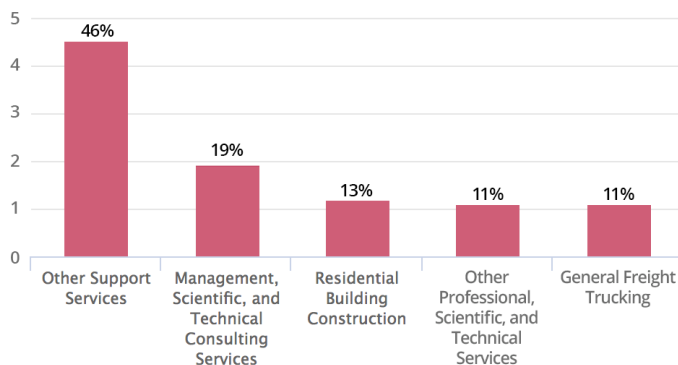

Top 5 Industries

The top 5 industries are represented by the percentage of unique visitors to your site and their companies' (NAICS) Industry classification.