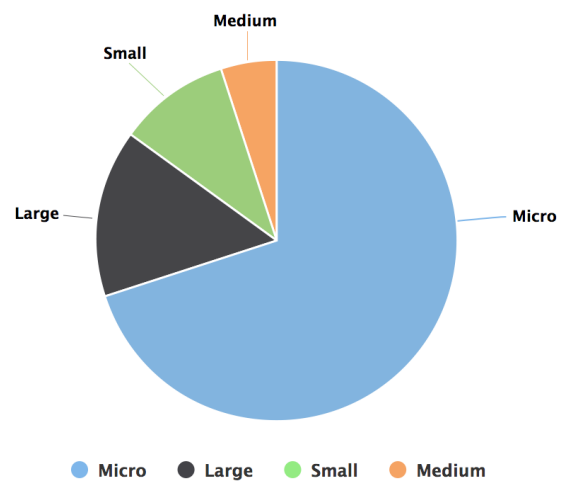

SITE TRAFFIC ANALYSIS

Users

We could identify 110,833 of the **523,118** unique visitors to the web pages running D&B Visitor Intelligence.

Page Views

352,646 out of the total of **1,155,368** pages were viewed by identified visitors.

Businesses

The 110,833 identified unique visitors represented **59,364** unique D-U-N-S.

COMPANY ANALYSIS

Top 10 Accounts Matched by D-U-N-S®

Company	D-U-N-S®	Page Views
International Business Machines	6922827	35,136
Quintiles Pharma, Inc.	830423252	12,736
Microsoft Corporation	9719627	3,362
Fidelity Newport Holdings, LLC	201746146	2,630
HP Inc	27201756	1,143
Discovery Education	814666849	888
JP Morgan Chase & Co	544945959	804
Oracle Corporation	78474567	784
Allie Beth Allman Real Estate	175331065	702
Ford Motor Company	809696606	691

The top 10 companies are represented by the number of unique visitors we matched coming to our site and the companies representing them.

Size

Distribution of site visitors by size of company
 MICRO: <10 | SMALL: 1-250 | MEDIUM: 250-1K
 LARGE: 1-10K | X-LARGE: >10K