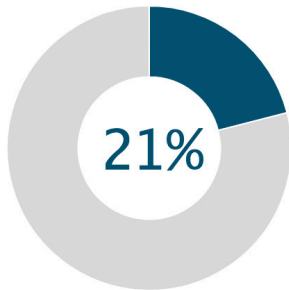

SITE TRAFFIC ANALYSIS

Users

We could identify 110,833 of the **523,118** unique visitors to the web pages running D&B Visitor Intelligence.

Page Views

352,646 out of the total of **1,155,368** pages were viewed by identified visitors.

The top 10 companies are represented by the number of unique visitors we matched coming to our site and the companies representing them.

Size

Distribution of site visitors by size of company
 MICRO: <10 | SMALL: 1-250 | MEDIUM: 250-1K
 LARGE: 1-10K | X-LARGE: >10K