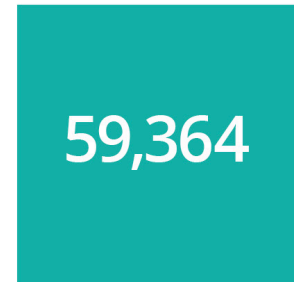

Businesses

The 110,833 identified unique visitors represented **59,364** unique D-U-N-S.

COMPANY ANALYSIS

Top 10 Accounts Matched by D-U-N-S®

Company	D-U-N-S®	Page Views
International Business Machines	6922827	35,136
Quintiles Pharma, Inc.	830423252	12,736
Microsoft Corporation	9719627	3,362
Fidelity Newport Holdings, LLC	201746146	2,630
HP Inc	27201756	1,143
Discovery Education	814666849	888
JP Morgan Chase & Co	544945959	804
Oracle Corporation	78474567	784
Allie Beth Allman Real Estate	175331065	702
Ford Motor Company	809696606	691

The top 10 companies are represented by the number of unique visitors we matched coming to our site and the companies representing them.