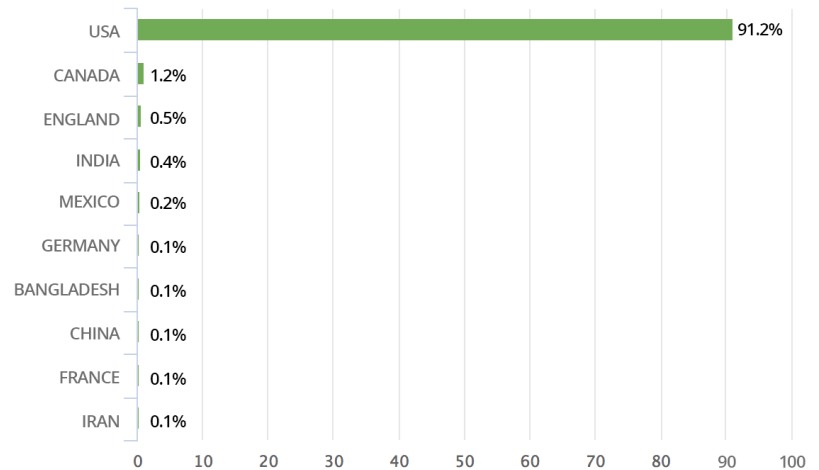

Countries

54,111 of 59,364 unique companies are based in USA.