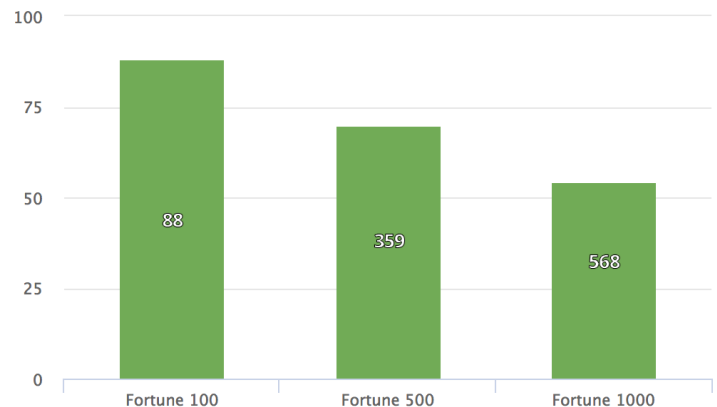

SITE TRAFFIC ANALYSIS

Users

We could identify 110,833 of the **523,118** unique visitors to the web pages running D&B Visitor Intelligence.

Page Views

352,646 out of the total of **1,155,368** pages were viewed by identified visitors.

The top 10 companies are represented by the number of unique visitors we matched coming to our site and the companies representing them.

Size

Distribution of site visitors by size of company
 MICRO: <10 | SMALL: 1-250 | MEDIUM: 250-1K
 LARGE: 1-10K | X-LARGE: >10K

Top 5 Industries

The top 5 industries are represented by the percentage of unique visitors to your site and their companies' (NAICS) Industry classification.

Fortune Visits

88 of the businesses visiting your site fell into the Fortune 100 category, **359** within the Fortune 500, and **568** within the Fortune 1000.